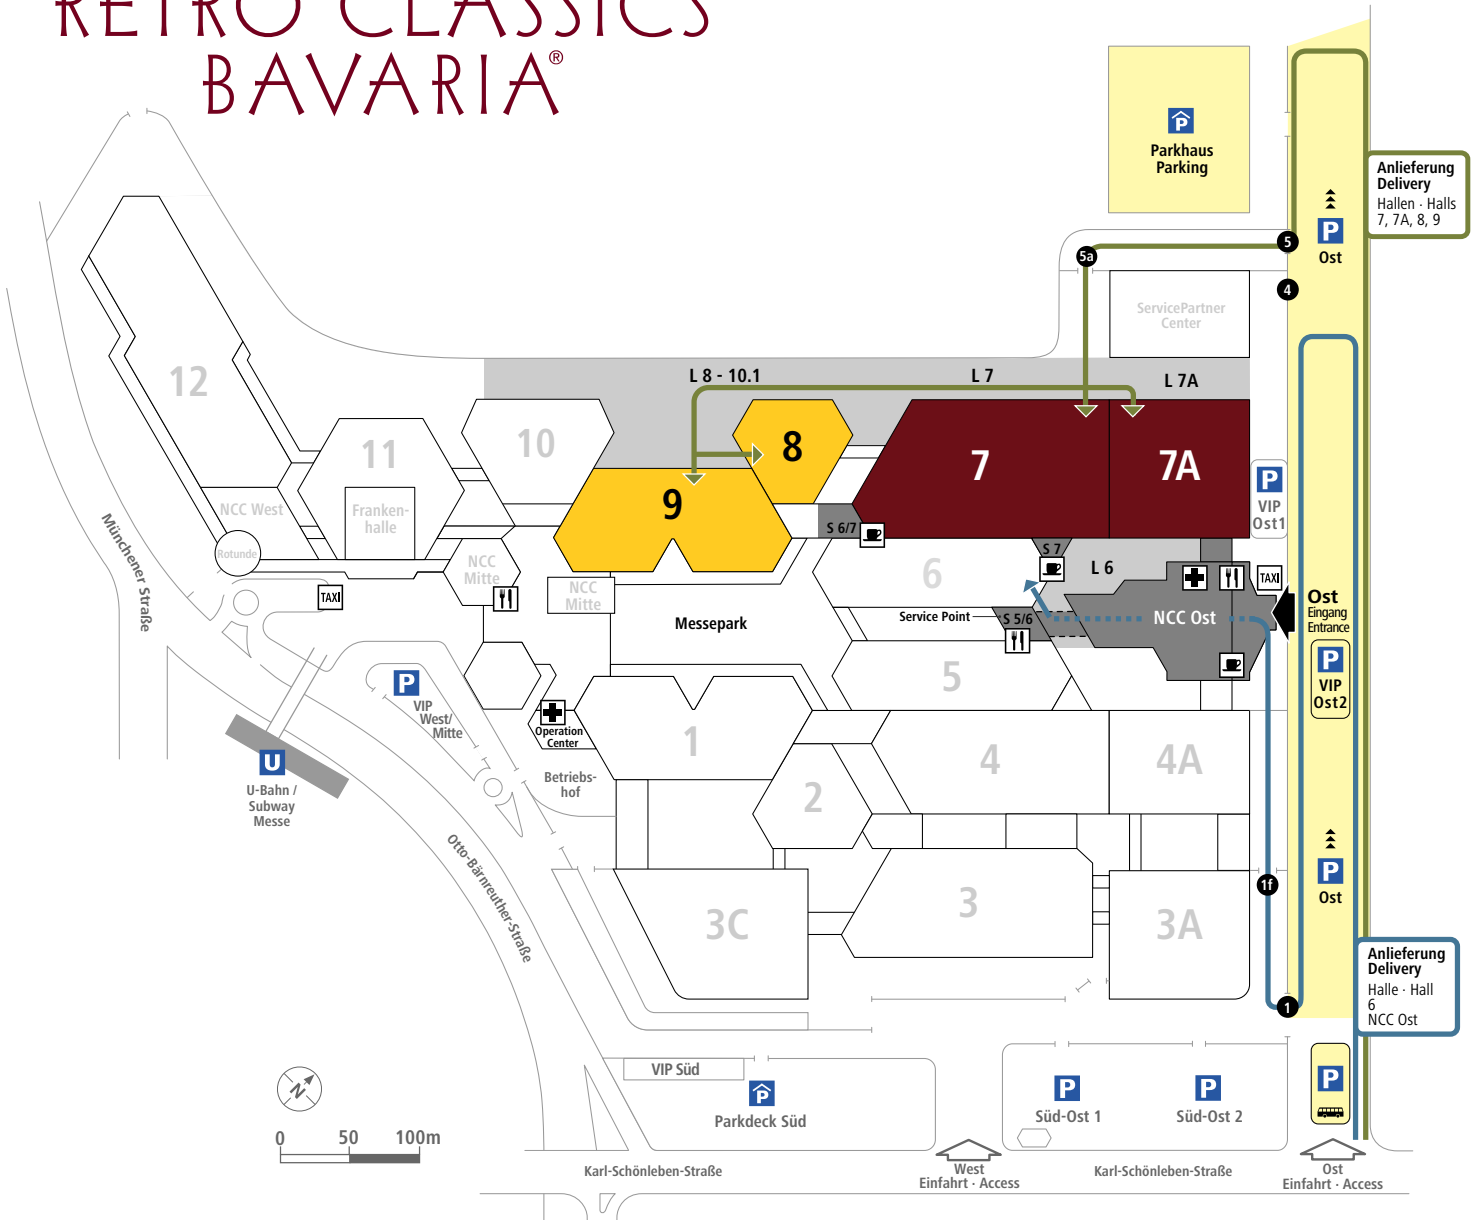

RETRO CLASSICS BAVARIA®

- RETRO CLASSICS BAVARIA®
- Eingänge und Servicebereiche Entrances and Services
- Parkflächen Parking
- ADAC SimRacing Expo
- L = Ladehof L = Loading yard
- X = Tor / Gate